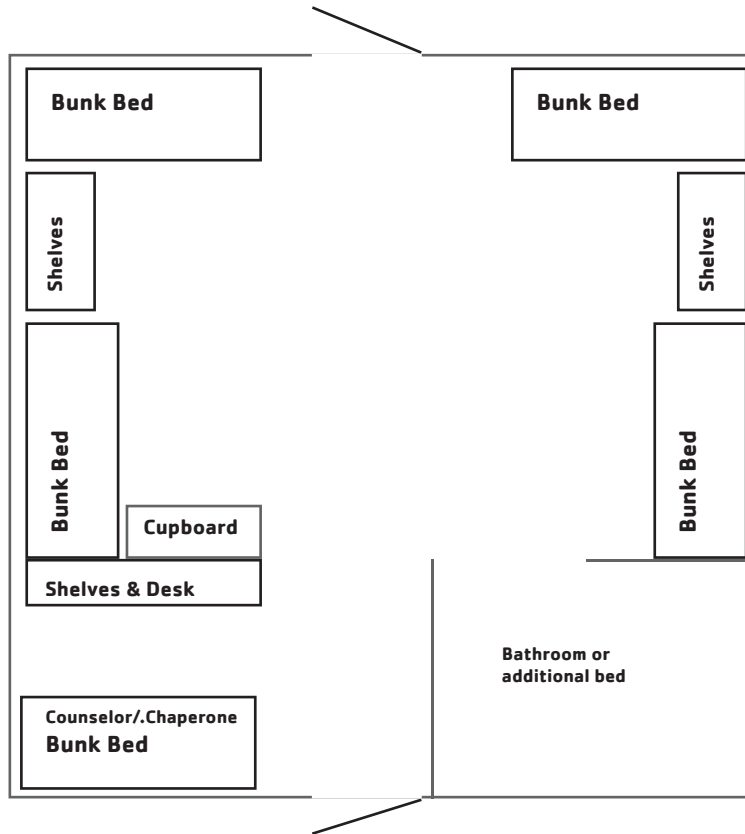

# Camp Hazen YMCA Summer Cabins

Our Seasonal Cabins sleep 10 people. During the summer there are 8 campers and 2 Counselors.

The cabins are basic, but they are all you need for a stay at camp. No cabin is very far from the main action. All cabins are near centrally located bathhouses, and many have their own toilets and showers in them.

Your cabin group is your family, and although time spent in your cabin is minimal, this is where some of the best memories are made.

Each bed has its own window, and every camper has their own set of shelves for storage. Please bring your own bedding.

## Bunk Assignments:

1. \_\_\_\_\_

2. \_\_\_\_\_

3. \_\_\_\_\_

4. \_\_\_\_\_

5. \_\_\_\_\_

6. \_\_\_\_\_

7. \_\_\_\_\_