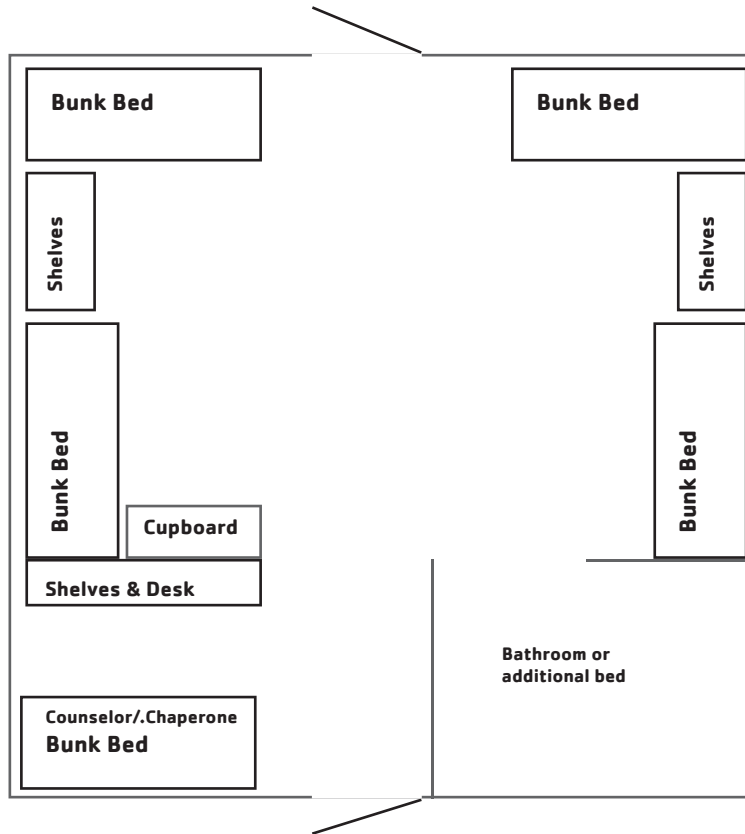

Camp Hazen YMCA Summer Cabins

Our Seasonal Cabins sleep 10 people. During the summer there are 8 campers and 2 Counselors.

The cabins are basic, but they are all you need for a stay at camp. No cabin is very far from the main action. All cabins are near centrally located bathhouses, and many have their own toilets and showers in them.

Your cabin group is your family, and although time spent in your cabin is minimal, this is where some of the best memories are made.

Each bed has its own window, and every camper has their own set of shelves for storage. Please bring your own bedding.

Camp Hazen YMCA Summer Cabin

Bunk Assignments:

1. _____

2. _____

3. _____

4. _____

5. _____

6. _____