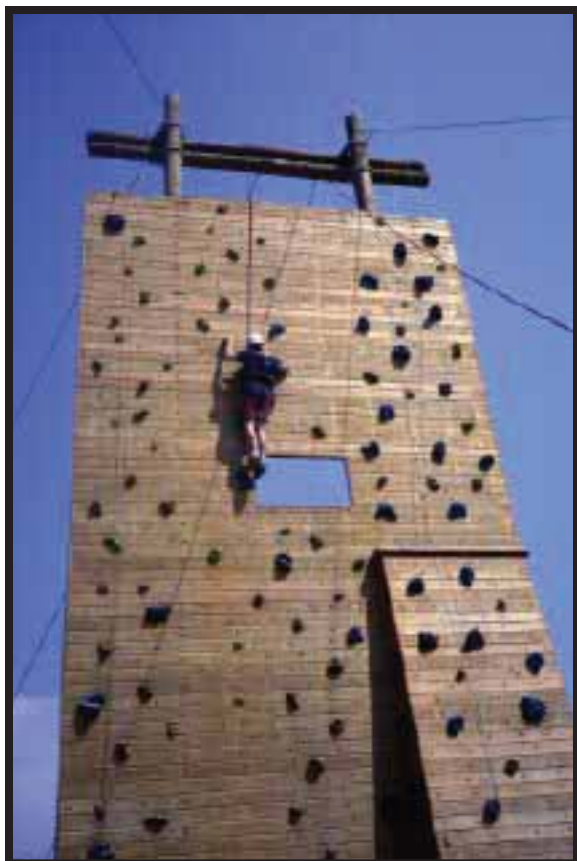

Camp Hazen YMCA

Climbing Wall

\$20 per person for up to a three hour block

Challenge by choice...

The Carolina Climbing Wall is a 30 foot outdoor climbing experience. With 6 different routes, there is an options for all climbing abilities. For groups of 15 to 25.